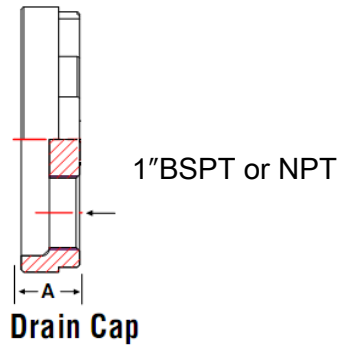

EC2 Drain Cap

Industrias Especializadas Oliva
<https://ieso.com.mx/tienda/>
 (686) 568-9002

Surface Finish-

Fittings are painted orange.

Pressure rating 300PSI / 2.07MPa

Nominal Pipe Size IN / DN	Actual Pipe OD IN / mm	A IN / mm	Weight LB / kg
2 50	2.375 60.3	1.00 25.4	0.6 0.3
2-1/2 65	2.875 73	1.00 25.4	1.0 0.5
3 88.9	3.500 88.9	1.00 25.4	1.2 0.5
4 100	4.500 114.3	1.00 25.4	2.5 1.1
5 125	5.563 141.3	1.00 25.4	4.6 2.1
6 150	6.625 168.3	1.00 25.4	6.1 2.7
8 200	8.625 219.1	1.20 30.5	13.1 5.9
10 250	10.750 273.0	1.20 30.5	15.1 6.8
12 300	12.750 323.9	1.20 30.5	23.9 10.8