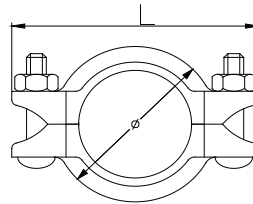

Surfas Finish
Painted orange paint.
Hot dip galvanized.
Epoxy RAL3000 red.

Model FC1 Flexible Coupling						
Nominal Size mm/in	Pipe O.D mm/in	No.-Size mm	Dimensions mm/in			Weight Kg
			Ø	L	H	
25 1	33.7 1.315	M10*50 3/8×2	55.6 2.188	98 3.858	45 1.772	0.55
32 1 1/4	42.4 1.660	M10*50 3/8×2	66 2.598	107 4.213	45 1.772	0.6
40 1 1/2	48.3 1.9	M10*50 3/8×2	74 2.913	115 4.527	45 1.772	0.7
50 2	60.3 2.375	M10*50 3/8×2	84 3.307	124 4.882	47 1.85	0.8
65 2 1/2	73 2.875	M10*55 3/8×2-1/8	98 3.858	138 5.433	48 1.89	1.1
65 3 OD	76.1 3	M10*55 3/8×2-1/8	100 3.937	143 5.63	48 1.89	1.1
80 3	88.9 3.5	2-M12*70 1/2×2-3/4	114 4.488	157 6.181	48 1.89	1.2
100 4	114.3 4.5	2-M12*70 1/2×2-3/4	140 5.512	187 7.362	51 2.008	1.8
139.7 5	139.7 5.5	2-M16*85 5/8×3-3/8	172 6.771	220 8.661	51 2.008	2.3
125 5	141.3 5.563	2-M16*85 5/8×3-3/8	172 6.771	220 8.661	51 2.008	2.5
150 6-1/2OD	165.1 6.5	2-M16*85 5/8×3-3/8	197 7.756	252 9.921	51 2.008	2.9
150 6	168.3 6.625	2-M16*85 5/8×3-3/8	197 7.756	255 10.039	51 2.008	3.1
200 8	219.1 8.625	M20*115 3/4×4-1/2	254 10	330 12.992	62 2.441	5.4
250 10	273 10.75	M22*135 7/8×5-1/4	327 12.874	445 17.52	62 2.441	7.5
300 12	323.9 12.750	M22*135 7/8×5-1/4	381 15	495 19.488	64 2.441	11

⚠ Model **FC1** couplings should always be installed so that the coupling bolt pads make metal to metal contact.

Industrias Especializadas Oliva S. de R.L. de C.V. Calzada Manuel Gomez Morin # 488, Col. Ex-ejido Coahuila Mexicali, B.C. México

01 800 788 0655 - (686) 568-9234 / (686) 568-9002

info@ieso.com.mx

<http://ieso.com.mx/tienda/>